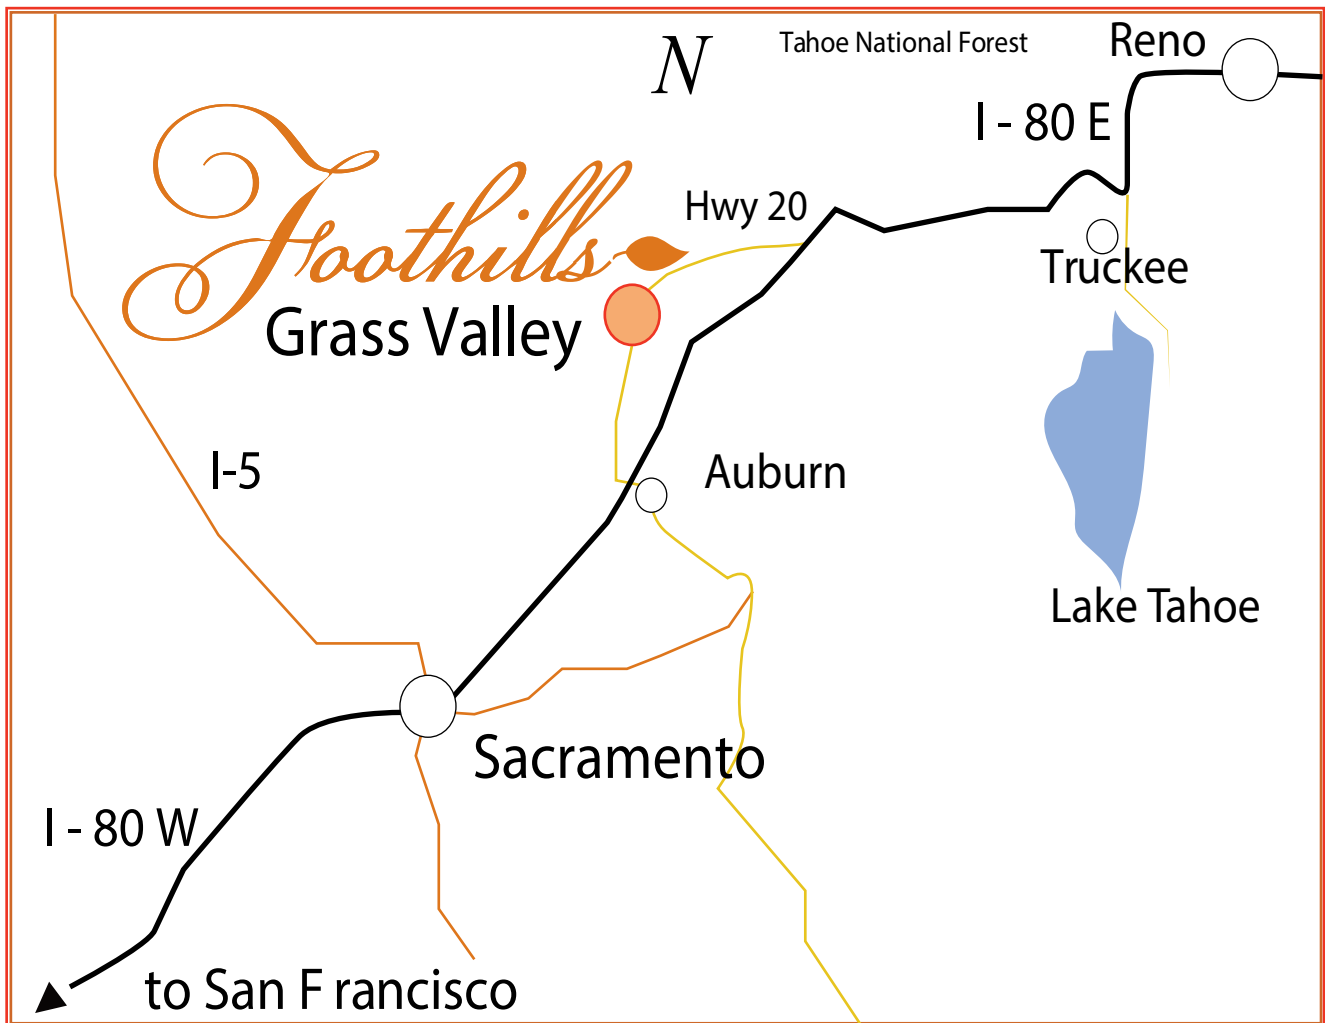

Directions to the Foothills Event Center

From San Francisco/Sacramento

- I-80 E : Follow signs for Reno
- Follow I-80 E to Auburn.
- Take the CA-49 exit toward Grass Valley/Placerville
- Turn left onto CA-193 W/CA-49 N/Grass Valley Hwy
- Continue on CA-20 E to Idaho Maryland Rd.
- Take the Idaho Maryland Rd exit from CA-20 E

From Reno/ Truckee

- Follow I-80 W
- Exit CA-20 W to Grass Valley.
- Take the Idaho Maryland Rd exit from CA-20 W

Distances from East and West Destinations

City/ Town	Miles	Travel Time
San Francisco/ Bay Area	142 miles	2 h 29 min
Sacramento	57.5 miles	1 h 9 min
Truckee	56.2 miles	1 h
Tahoe	69.0 miles	1 h 18 min
Reno	87.7 miles	1 h 32 min

Aerial Map

We provide free on-site parking for more than 160 cars.