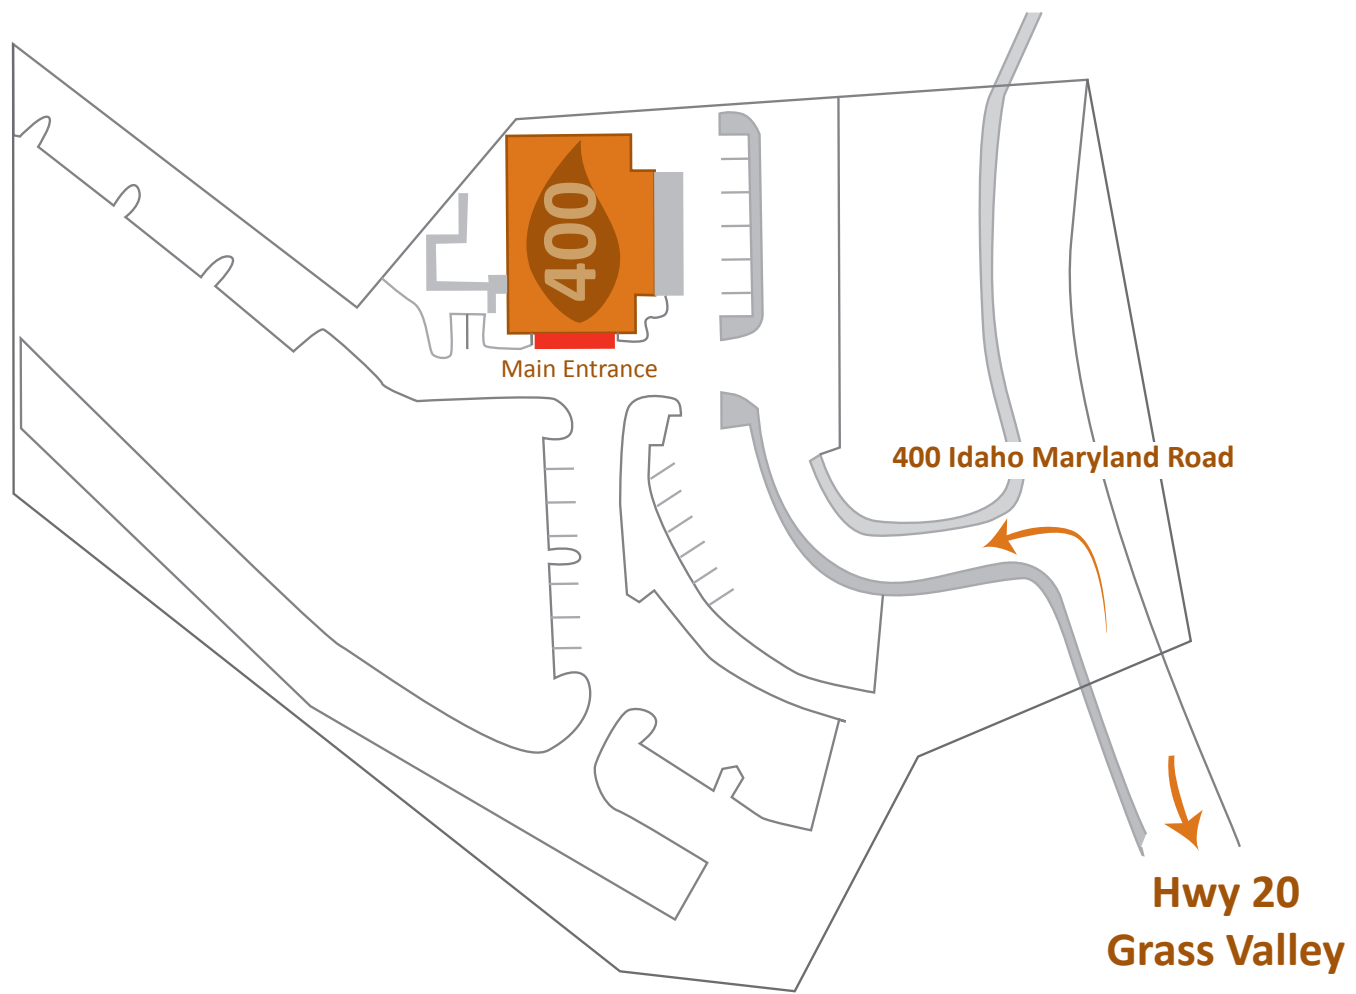

Directions to the Foothills Event Center

From San Francisco/Sacramento

- I-80 E : Follow signs for Reno
- Follow I-80 E to Auburn.
- Take the CA-49 exit toward Grass Valley/Placerville
- Turn left onto CA-193 W/CA-49 N/Grass Valley Hwy
- Continue on CA-20 E to Idaho Maryland Rd.
- Take the Idaho Maryland Rd exit from CA-20 E

From Reno/ Truckee

- Follow I-80 W
- Exit CA-20 W to Grass Valley.
- Take the Idaho Maryland Rd exit from CA-20 W

Distances from East and West Destinations

City/ Town	Miles	Travel Time
San Francisco/ Bay Area	142 miles	2 h 29 min
Sacramento	57.5 miles	1 h 9 min
Truckee	56.2 miles	1 h
Tahoe	69.0 miles	1 h 18 min
Reno	87.7 miles	1 h 32 min

Aerial Map

We provide free on-site parking for more than 160 cars.

Google Aerial Map