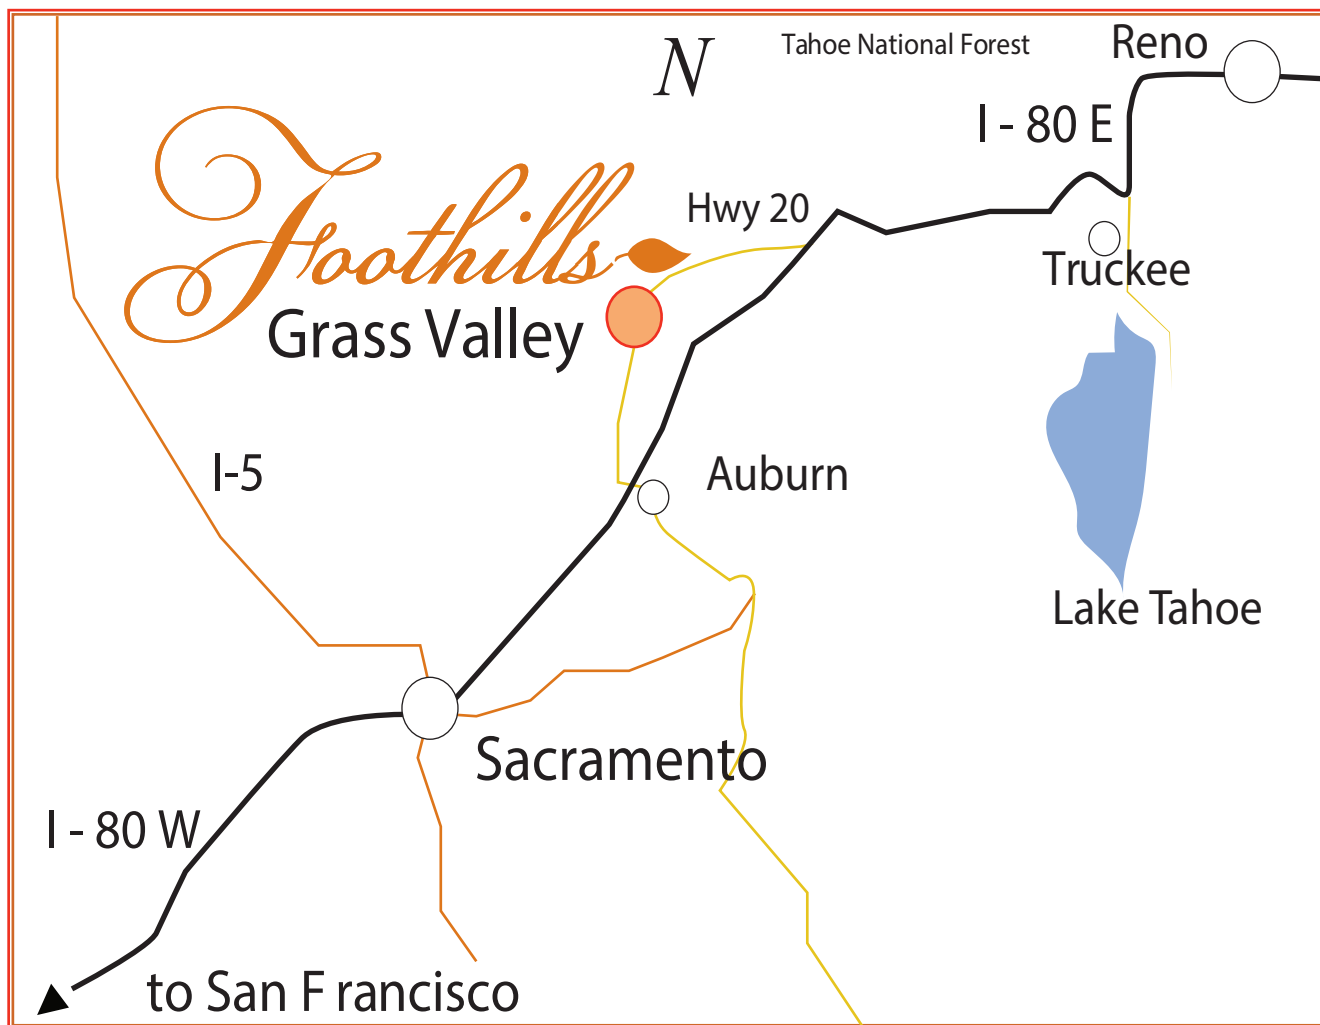

Directions to the Foothills Event Center

From San Francisco/Sacramento

- I-80 E : Follow signs for Reno
- Follow I-80 E to Auburn.
- Take the CA-49 exit toward Grass Valley/Placerville
- Turn left onto CA-193 W/CA-49 N/Grass Valley Hwy
- Continue on CA-20 E to Idaho Maryland Rd.
- Take the Idaho Maryland Rd exit from CA-20 E

From Reno/ Truckee

- Follow I-80 W
- Exit CA-20 W to Grass Valley.
- Take the Idaho Maryland Rd exit from CA-20 W

Distances from East and West Destinations

City/ Town	Miles	Travel Time
San Francisco/ Bay Area	142 miles	2 h 29 min
Sacramento	57.5 miles	1 h 9 min
Truckee	56.2 miles	1 h
Tahoe	69.0 miles	1 h 18 min
Reno	87.7 miles	1 h 32 min

Aerial Map

We provide free on-site parking for more than 160 cars.

Google Aerial Map