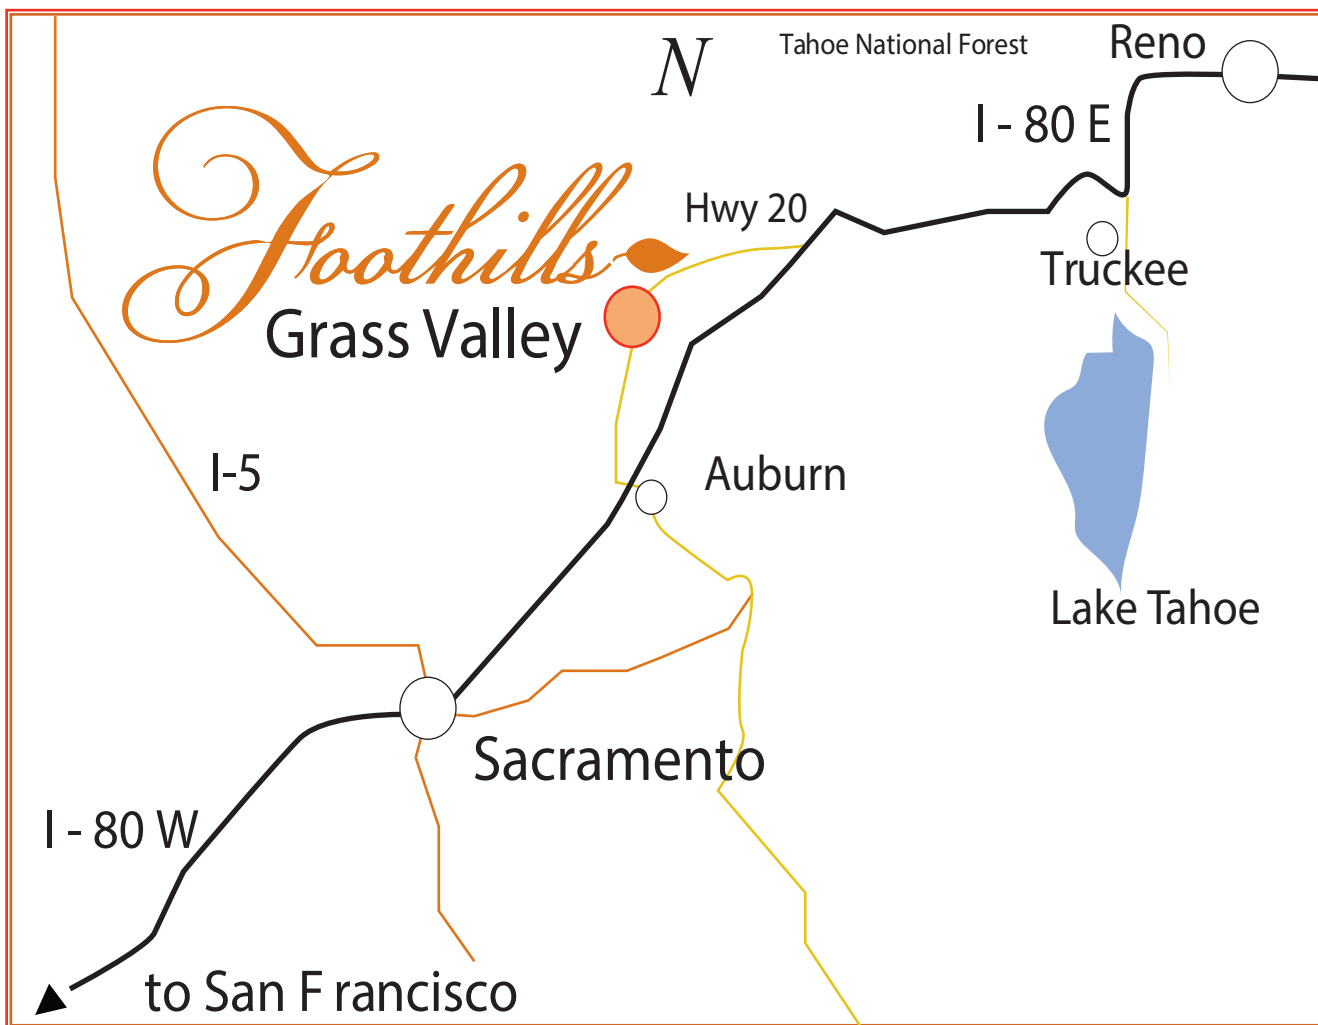

Directions to the Foothills Event Center

From San Francisco/Sacramento

- I-80 E : Follow signs for Reno
- Follow I-80 E to Auburn.
- Take the CA-49 exit toward Grass Valley/Placerville
- Turn left onto CA-193 W/CA-49 N/Grass Valley Hwy
- Continue on CA-20 E to Idaho Maryland Rd.
- Take the Idaho Maryland Rd exit from CA-20 E

From Reno/ Truckee

- Follow I-80 W
- Exit CA-20 W to Grass Valley.
- Take the Idaho Maryland Rd exit from CA-20 W

Distances from East and West Destinations

City/ Town	Miles	Travel Time
San Francisco/ Bay Area	142 miles	2 h 29 min
Sacramento	57.5 miles	1 h 9 min
Truckee	56.2 miles	1 h
Tahoe	69.0 miles	1 h 18 min
Reno	87.7 miles	1 h 32 min

Aerial Map

We provide free on-site parking for more than 160 cars.

Google Aerial Map