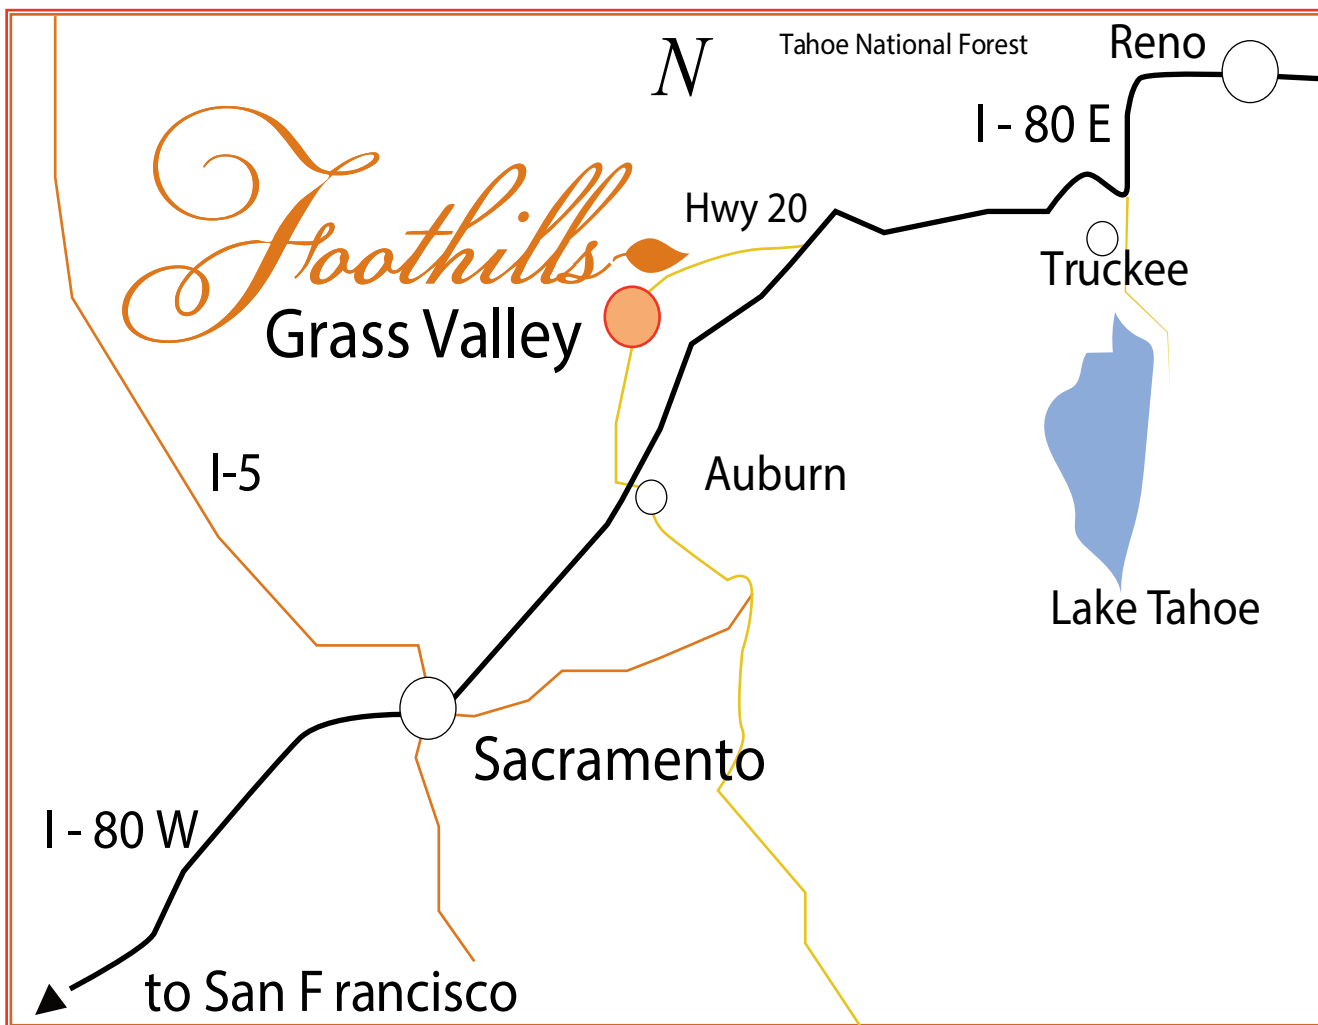

## Directions to the Foothills Event Center

### From San Francisco/Sacramento

- I-80 E : Follow signs for Reno
- Follow I-80 E to Auburn.
- Take the CA-49 exit toward Grass Valley/Placerville
- Turn left onto CA-193 W/CA-49 N/Grass Valley Hwy
- Continue on CA-20 E to Idaho Maryland Rd.
- Take the Idaho Maryland Rd exit from CA-20 E

### From Reno/ Truckee

- Follow I-80 W
- Exit CA-20 W to Grass Valley.
- Take the Idaho Maryland Rd exit from CA-20 W

## Distances from East and West Destinations

City/ Town	Miles	Travel Time
San Francisco/ Bay Area	142 miles	2 h 29 min
Sacramento	57.5 miles	1 h 9 min
Truckee	56.2 miles	1 h
Tahoe	69.0 miles	1 h 18 min
Reno	87.7 miles	1 h 32 min